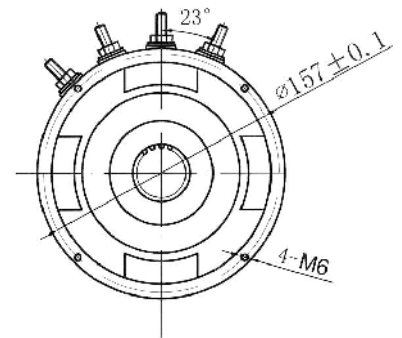

DC/T4-48

series DC motor

Type	Rated voltage (V)	Rated output (kW)	Rated current (A)	Rated speed (r/min)	Rated torque (Nm)	Weight (kg)
DC/T4-48	48	4	104	2800	14.7	28

Efficiency (%)

Power (kW)

Speed (r/min)

Current (A)