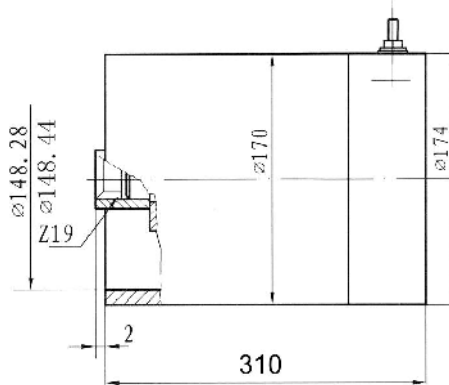

DC/T4-48

series DC motor

Type	Rated voltage (V)	Rated output (kW)	Rated current (A)	Rated speed (r/min)	Rated torque (Nm)	Weight (kg)
DC/T4-48	48	4	104	2800	14.7	28

Efficiency (%)

Power (kW)

Speed (r/min)

Current (A)