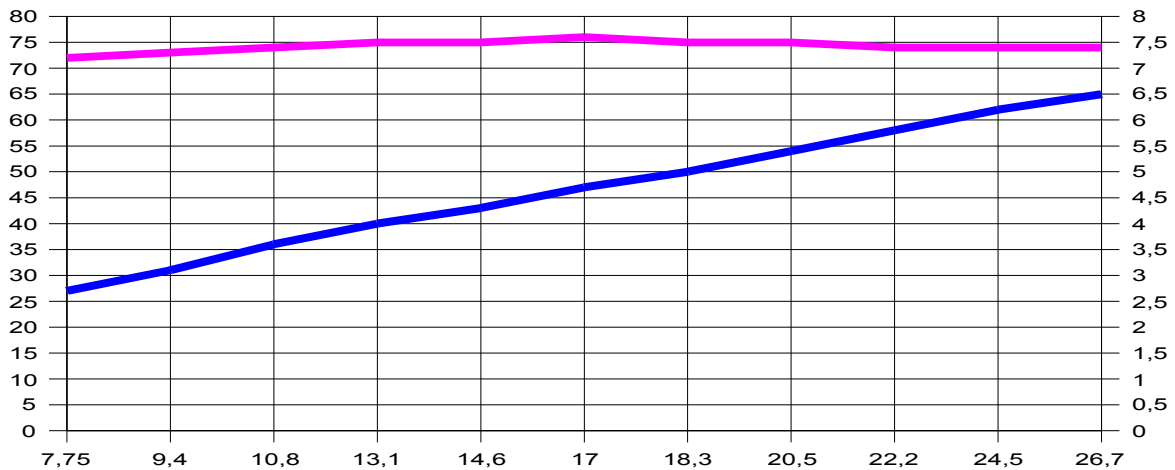

DC/T4-48

series DC motor

Type	Rated voltage (V)	Rated output (kW)	Rated current (A)	Rated speed (r/min)	Rated torque (Nm)	Weight (kg)
DC/T4-48	48	4	104	2800	14.7	28

Efficiency (%)

Power (kW)

Speed (r/min)

Current (A)