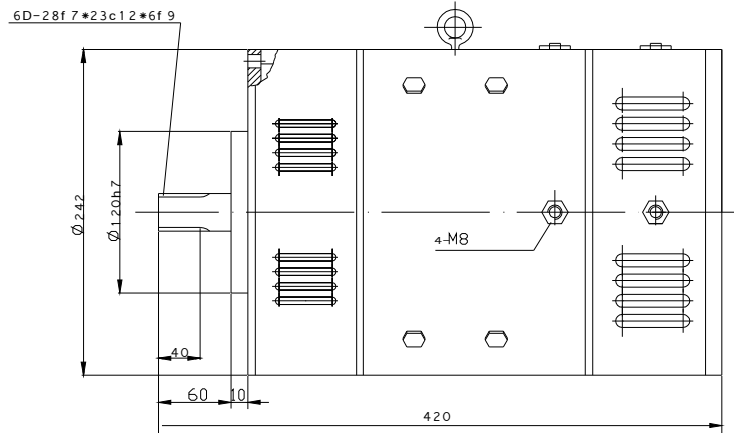

DC/T7.5-72

series DC motor

Type	Rated voltage (V)	Rated output □KW□	Rated current □A□	Rated speed (r/min)	Rated torque (N.m)	Weight (kg)
DC/T7.5-72	72	7.5	122	2800	26.5	62

Efficiency (%)

Power (kW)

Speed (r/min)