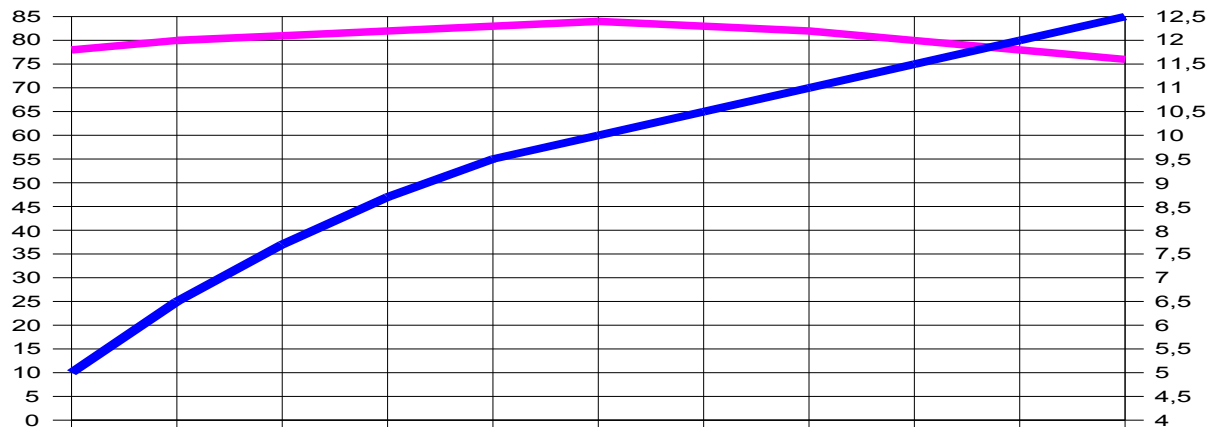

DC/T7.5-72

series DC motor

Type	Rated voltage (V)	Rated output □KW□	Rated current □A□	Rated speed (r/min)	Rated torque (N.m)	Weight (kg)
DC/T7.5-72	72	7.5	122	2800	26.5	62

Efficiency (%)

Power (kW)

Speed (r/min)